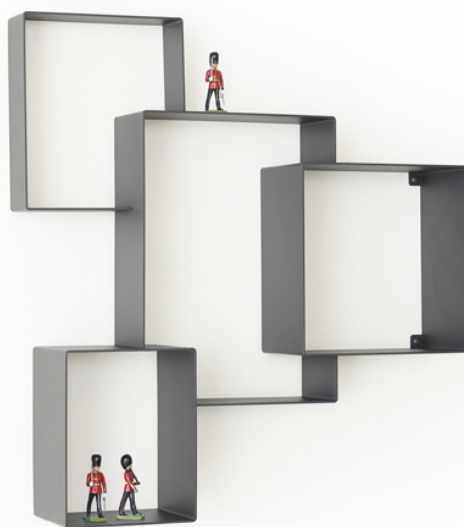

FREDERIK ROIJÉ - FURNITURE

CLOUD CABINET

CC 10.01

DESIGNER
Frederik Roijé

MATERIAL
Powder coated steel

CONCEPT
A wall mounted cupboard to secure the physical objects of personal experiences.

DIMENSIONS
49 x 10 x 52 (l x w x h) cm

WEIGHT
3,6 kg

ORIGIN
Made in Holland

CARE INSTRUCTIONS
Use handwarm water and a mild detergent to clean

YEAR
2014