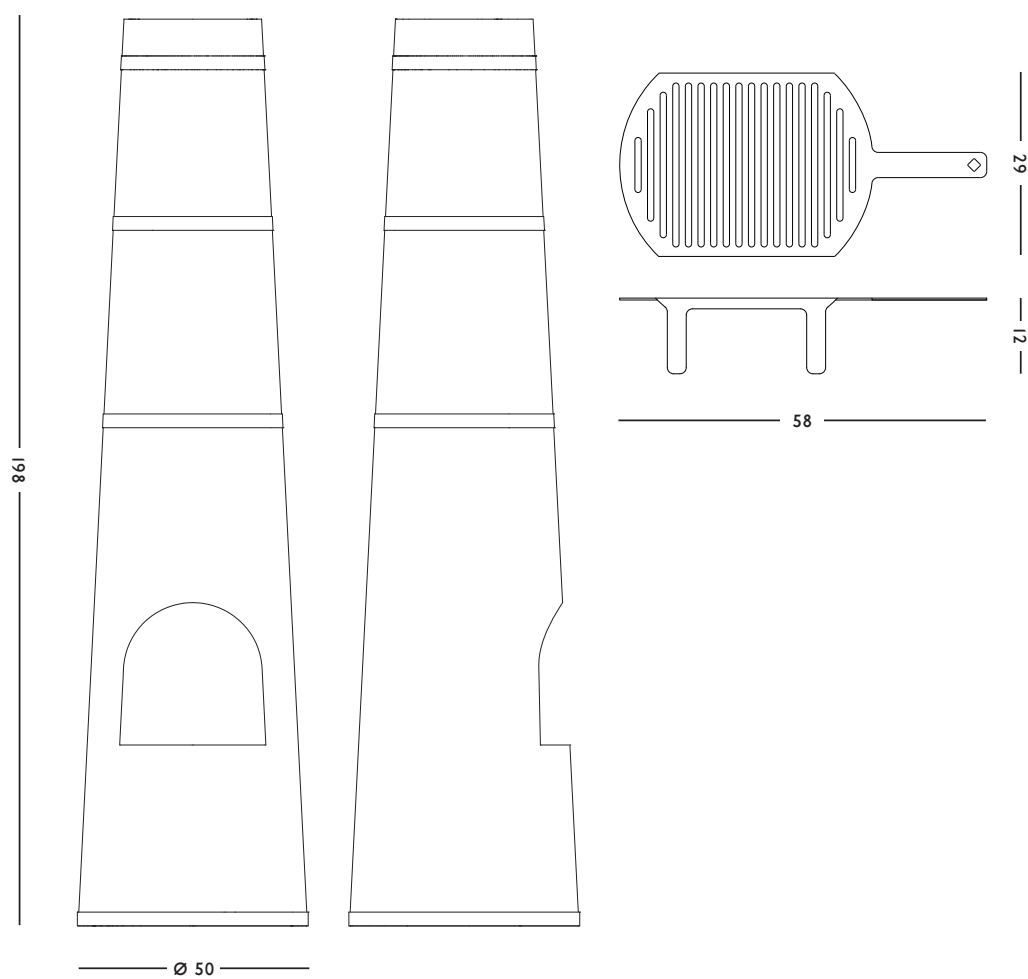

FREDERIK ROIJÉ - OUTDOOR SMOKESTACK GRILL

SPECIFICATIONS

TYPE NO.	PRODUCT	MODEL	DIMENSIONS (LxWxH) CM	COLOR	MATERIAL	PRICE (EUR. INCL. VAT)
SM 10.01	Smokestack	Outdoor fireplace	50 x 198	Corrosion brown	Corten steel	€ 995,00
SM 11.01	Smokestack	Grill	58 x 29 x 12	Clear grey	Stainless steel	€ 119,00