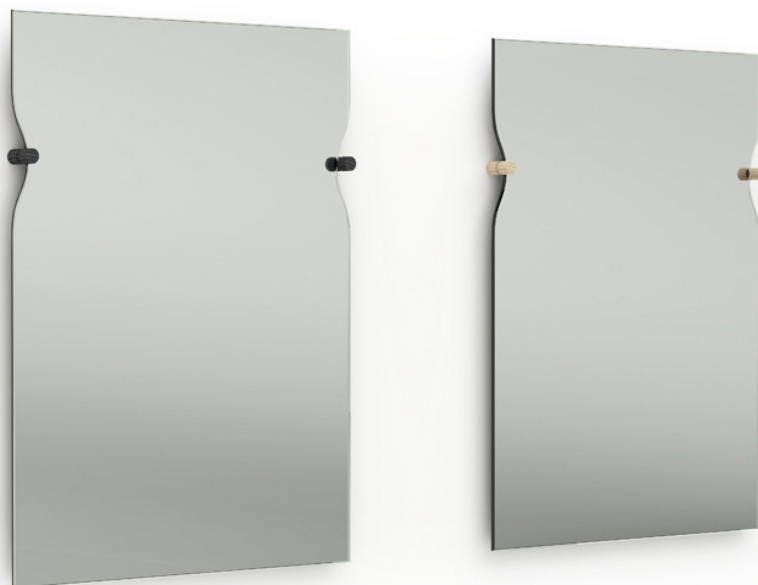

FREDERIK ROIJÉ - FURNITURE

MORPHED MIRROR

MM 20.02, MM 20.01

DESIGNER

Frederik Roijé

CONCEPT

Mirror morphed between its suspension.

ORIGIN

Made in Holland

YEAR

2011

MATERIAL

4mm silvered float glass

DIMENSIONS

45 x 60 (w x h) cm

WEIGHT

2,6 kg

CARE INSTRUCTIONS

Use handwarm water and a mild detergent to clean