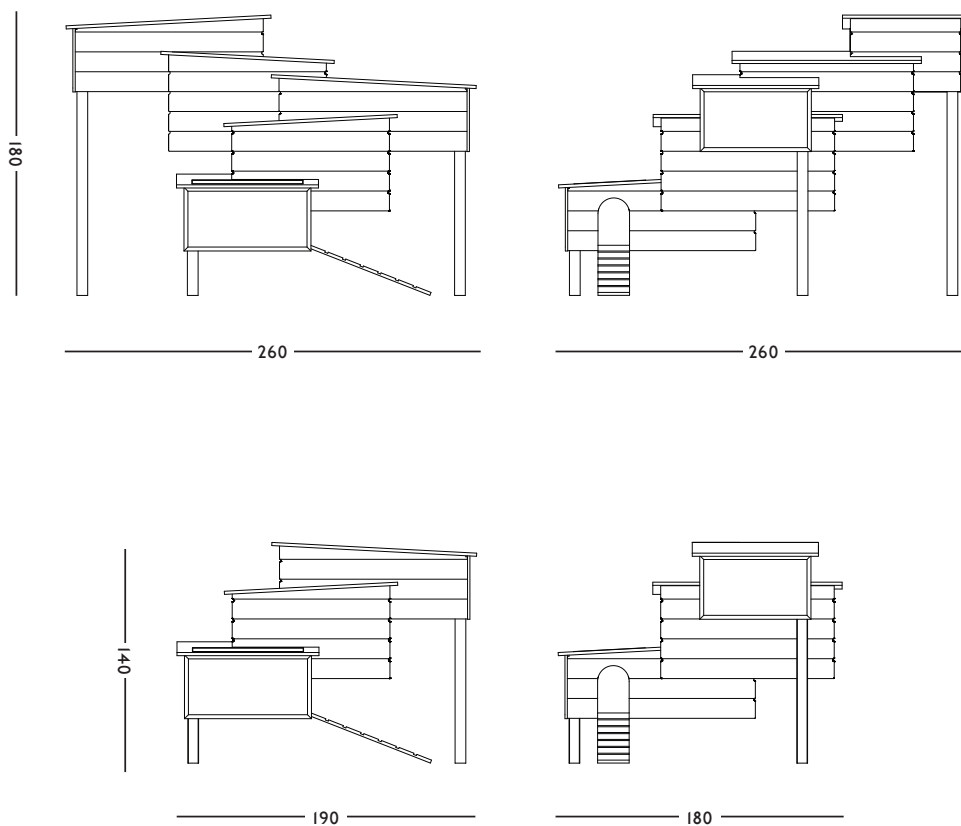

FREDERIK ROIJÉ - OUTDOOR Breed RETREAT

SPECIFICATIONS

TYPE NO.	PRODUCT	MODEL	DIMENSIONS (LxWxH) CM	COLOR	MATERIAL	PRICE (EUR. INCL. VAT)
BR 30.00	Breed Retreat	Medium	190 x 180 x 140	Black	Wood, glass, steel	€ 4.650,00
BR 20.00	Breed Retreat	Large	260 x 260 x 180	Black	Wood, glaas, steel	€ 7.980,00