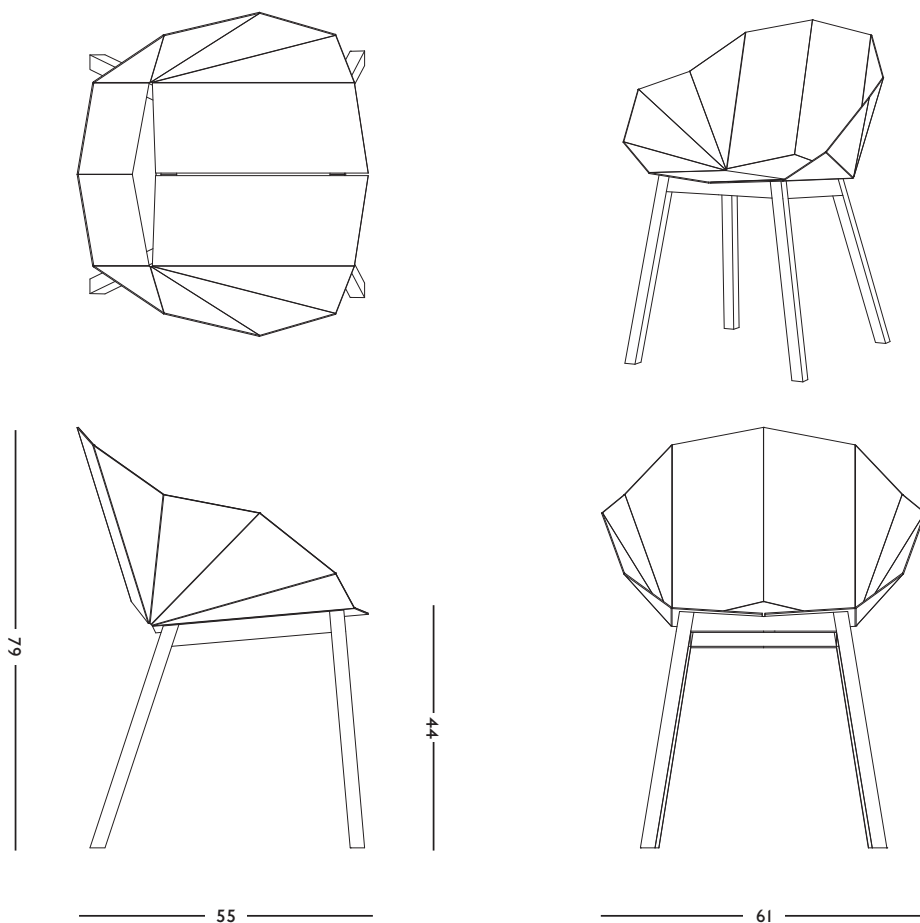

FREDERIK ROIJÉ - FURNITURE

SEATHELL

SPECIFICATIONS

TYPE NO.	PRODUCT	MODEL	DIMENSIONS (LxWxH) CM	COLOR	MATERIAL	PRICE (EUR. INCL. VAT)
SS 10.01	Seatshell	Basic	55x61x79	Dark grey / natural ash	Powder coated steel / solid ash	€ 399,00
SS 10.02	Seatshell	Basic	55x61x79	White / natural ash	Powder coated steel / solid ash	€ 399,00
SS 10.03	Seatshell	Basic	55x61x79	Dark grey / dark ash	Powder coated steel / solid ash	€ 399,00
SS 10.04	Seatshell	Basic	55x61x79	White / dark ash	Powder coated steel / solid ash	€ 399,00
SS 20.01	Seatshell	Felt	55x61x79	Dark grey / natural ash	Dark felt 57	€ 499,00
SS 20.02	Seatshell	Felt	55x61x79	White / natural ash	Light felt 32	€ 499,00
SS 20.03	Seatshell	Felt	55x61x79	Dark grey / dark ash	Dark felt 57	€ 499,00
SS 20.04	Seatshell	Felt	55x61x79	White / dark ash	Light felt 32	€ 499,00
SS 30.01	Seatshell	Upholstered	55x61x79	Dark grey / natural ash	Kvadrat Steelcut Trio 2 - 153	€ 699,00
SS 30.02	Seatshell	Upholstered	55x61x79	White / natural ash	Kvadrat Steelcut Trio 2 - 105	€ 699,00
SS 30.03	Seatshell	Upholstered	55x61x79	Dark grey / dark ash	Kvadrat Steelcut Trio 2 - 153	€ 699,00
SS 30.04	Seatshell	Upholstered	55x61x79	White / dark ash	Kvadrat Steelcut Trio 2 - 105	€ 699,00