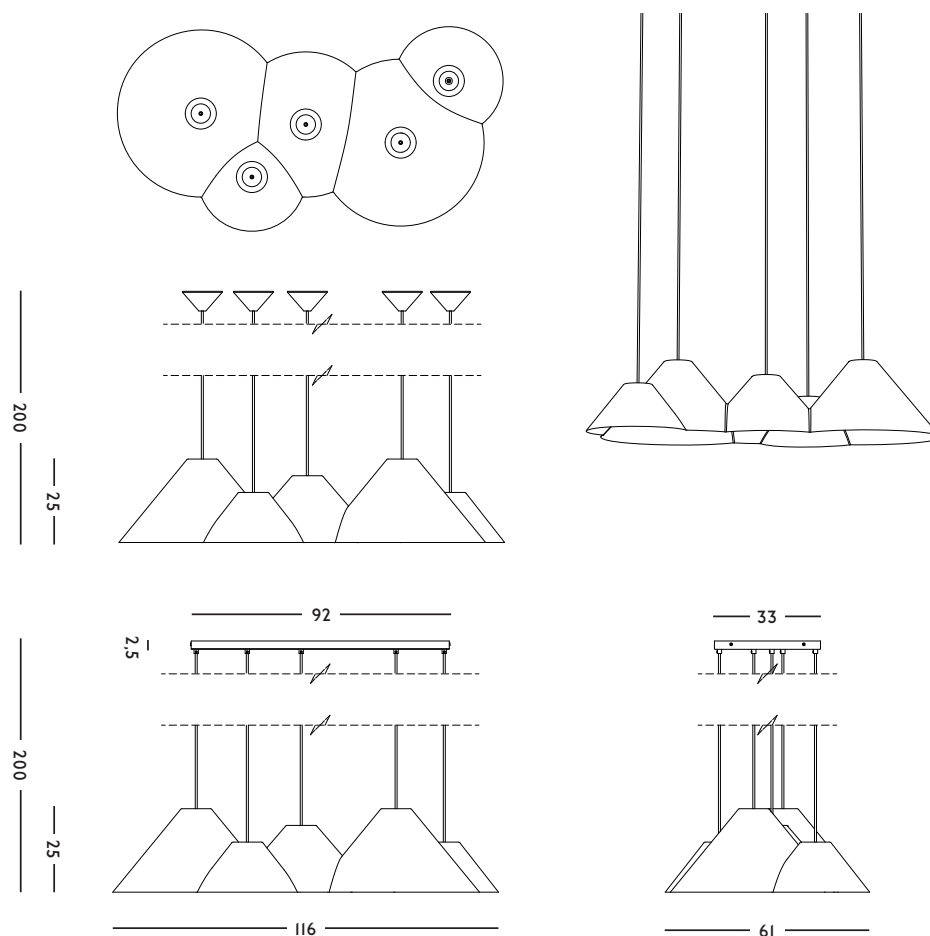

FREDERIK ROIJÉ - LIGHTING

LAMPSCAPES

SPECIFICATIONS

TYPE NO.	PRODUCT	MODEL	DIMENSIONS (LxWxH) CM	COLOR	MATERIAL	PRICE (EUR. INCL. VAT)
LS 10.00	Lampscapes	Suspension	92 x 33 x 2,5	White	Powder coated steel	€ 179,00
LS 10.01	Lampscapes	5 Peaks Deluxe	116 x 61 x 25	White / Pure white	Powder coated steel / PET G	€ 775,00
LS 11.01	Lampscapes	5 Peaks Basic	116 x 61 x 25	Pure white	PET G	€ 599,00