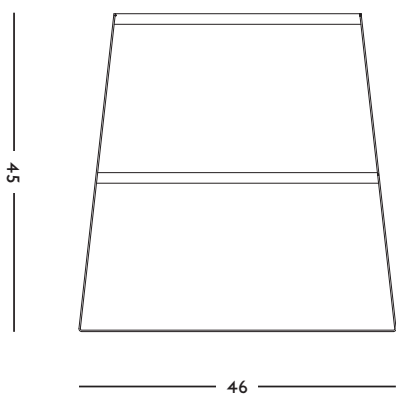

FREDERIK ROIJÉ - FURNITURE

SPLIT STEP

SPECIFICATIONS

TYPE NO.	PRODUCT	MODEL	DIMENSIONS (LxWxH) CM	COLOR	MATERIAL	PRICE (EUR. INCL. VAT)
SS 70.01	Split Step	Basic	46 x 45 x 45	Dark grey	Powder coated steel	€ 199,00
SS 70.02	Split Step	Basic	46 x 45 x 45	White	Powder coated steel	€ 199,00
SS 80.01	Split Step	Wood	46 x 45 x 45	Dark grey, light oak	Powder coated steel	€ 259,00
SS 80.02	Split Step	Wood	46 x 45 x 45	White, light oak	Powder coated steel	€ 259,00