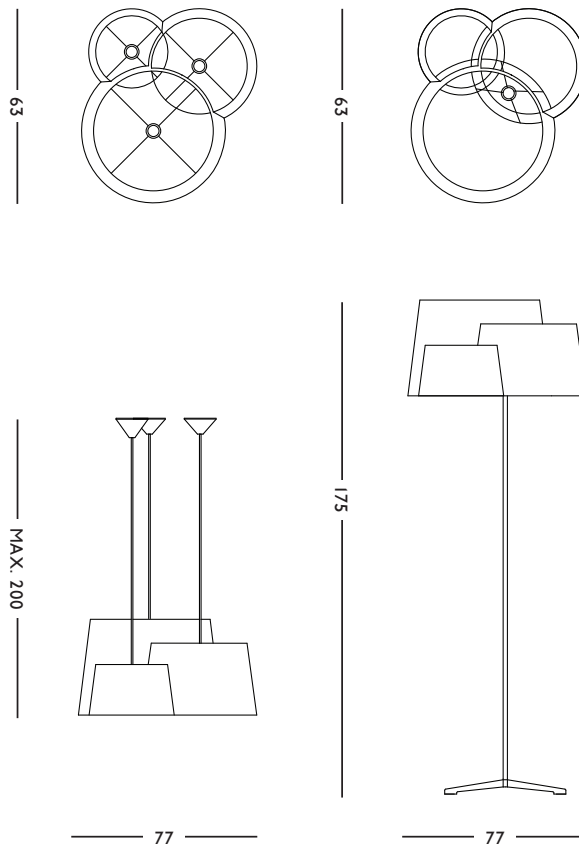

FREDERIK ROIJÉ - LIGHTING
LAMPSCAPES

SPECIFICATIONS

TYPE NO.	PRODUCT	MODEL	DIMENSIONS (LxWxH) CM	COLOR	MATERIAL	PRICE (EUR. INCL. VAT)
LS 12.00	Lampscapes	Uphill	77 x 63 x 175	White	Steel, cotton and PVC laminate	€ 859,00
LS 12.01	Lampscapes	Uphill	77 x 63 x 175	Off white	Steel, cotton and PVC laminate	€ 859,00
LS 13.00	Lampscapes	Downhill	77 x 63 x 36	White	Cotton and PVC laminate	€ 618,00
LS 13.01	Lampscapes	Downhill	77 x 63 x 36	Off white	Cotton and PVC laminate	€ 618,00