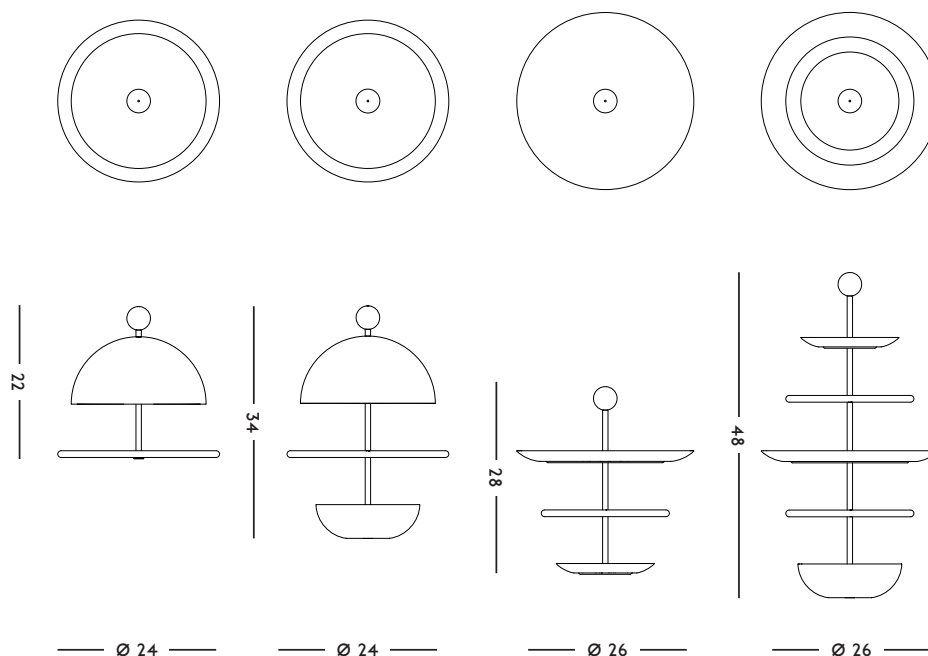

FREDERIK ROIJÉ - OUTDOOR DISH OF DESIRE

SPECIFICATIONS

TYPE NO.	PRODUCT	MODEL	DIMENSIONS (LxWxH) CM	COLOR	MATERIAL	PRICE (EUR. INCL. VAT)
DD 30.01	Dish of Desire	One course menu	24 x 22	White	Powder coated aluminum, red cedar, porcelain	€ 79,00
DD 30.02	Dish of Desire	Two course menu	24 x 34	White	Powder coated aluminum, red cedar, porcelain	€ 99,00
DD 30.03	Dish of Desire	Three course menu	26 x 28	White	Powder coated aluminum, red cedar, porcelain	€ 79,00
DD 30.04	Dish of Desire	Five course menu	26 x 48	White	Powder coated aluminum, red cedar, porcelain	€ 119,00