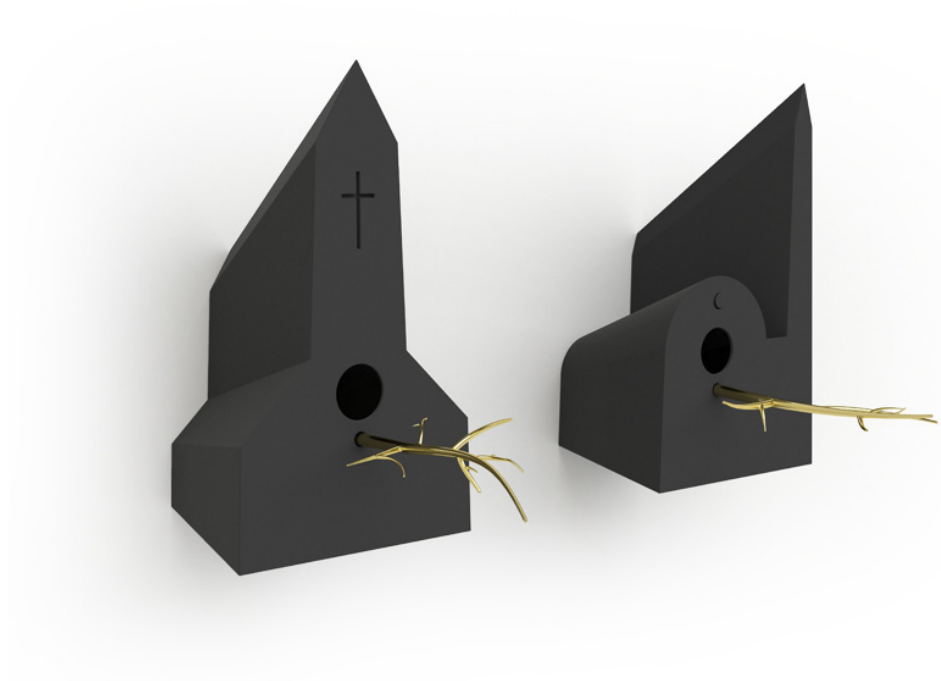

FREDERIK ROIJÉ - OUTDOOR

HOLY HOMES

HH 50.01, HH 51.01

DESIGNER
Frederik Roijé

CONCEPT
Play with symbolism.

ORIGIN
Made in Holland

YEAR
2007

MATERIAL
Glazed ceramic

DIMENSIONS
15 x 26 x 14 (w x h x d) cm

WEIGHT
1,1 kg

CARE INSTRUCTIONS
Use handwarm water and a mild detergent to clean