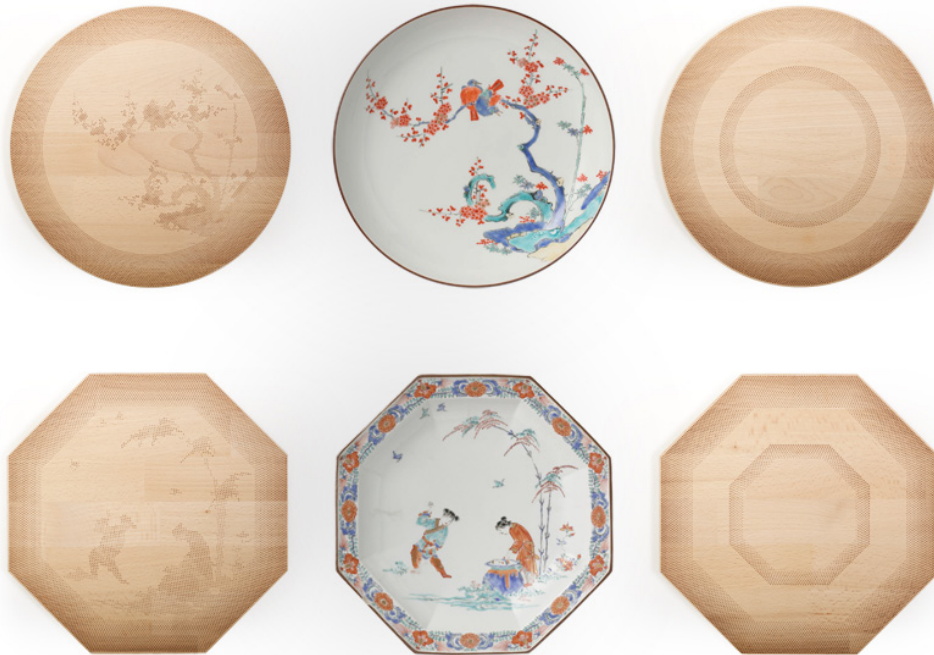

**MATERIAL**  
Beechwood

**DIMENSIONS**  
28 x 28 x 2 (l x w x h) cm

**WEIGHT**  
0,9 kg

**CARE INSTRUCTIONS**  
Use handwarm water and a  
mild detergent to clean. Not  
dishwasher safe.

FREDERIK ROIJÉ - ACCESSORIES

# SHADES OF PLATES

---

SP 10.02, SP 20.02  
SP 10.01, SP 20.01

---

**DESIGNER**  
Frederik Roijé

**MATERIAL**  
Beechwood

**CONCEPT**  
Decorations of the past  
visualized as a shade on the  
trencher.

**DIMENSIONS**  
28 x 2 (ø x h) cm  
28 x 28 x 2 (l x w x h) cm