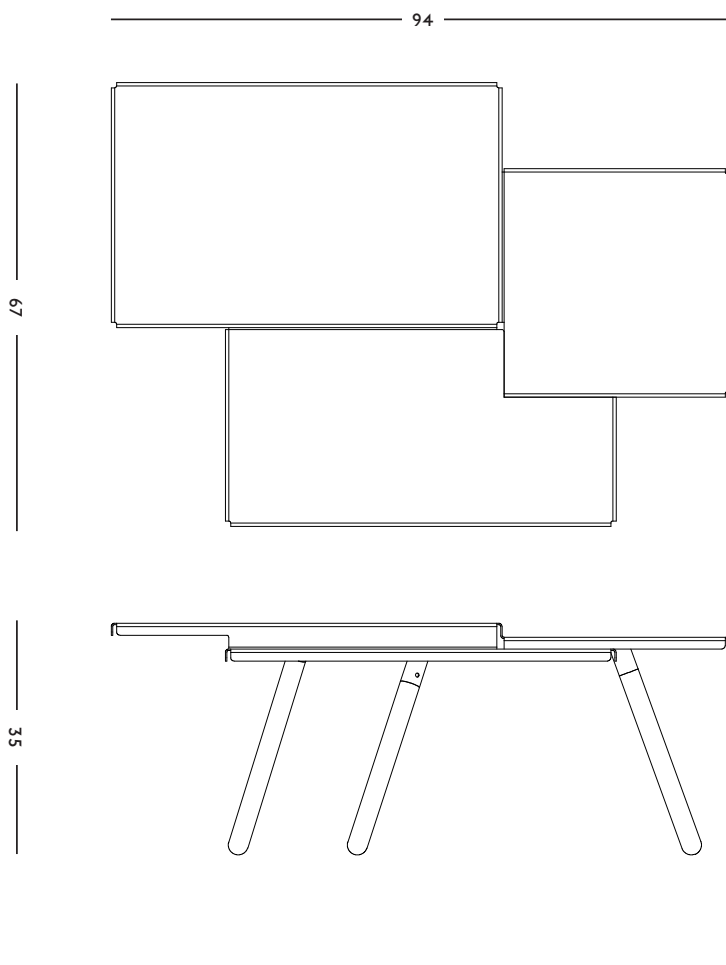

FREDERIK ROIJÉ - FURNITURE

TABLEFIELDS

SPECIFICATIONS

TYPE NO.	PRODUCT	MODEL	DIMENSIONS (LxWxH) CM	COLOR	MATERIAL	PRICE (EUR. INCL. VAT)
TF 50.01	Tablefields		94 x 35 x 67	Dark grey	Powder coated steel, solid ash	€ 299,00
TF 50.02	Tablefields		94 x 35 x 67	White	Powder coated steel, solid ash	€ 299,00