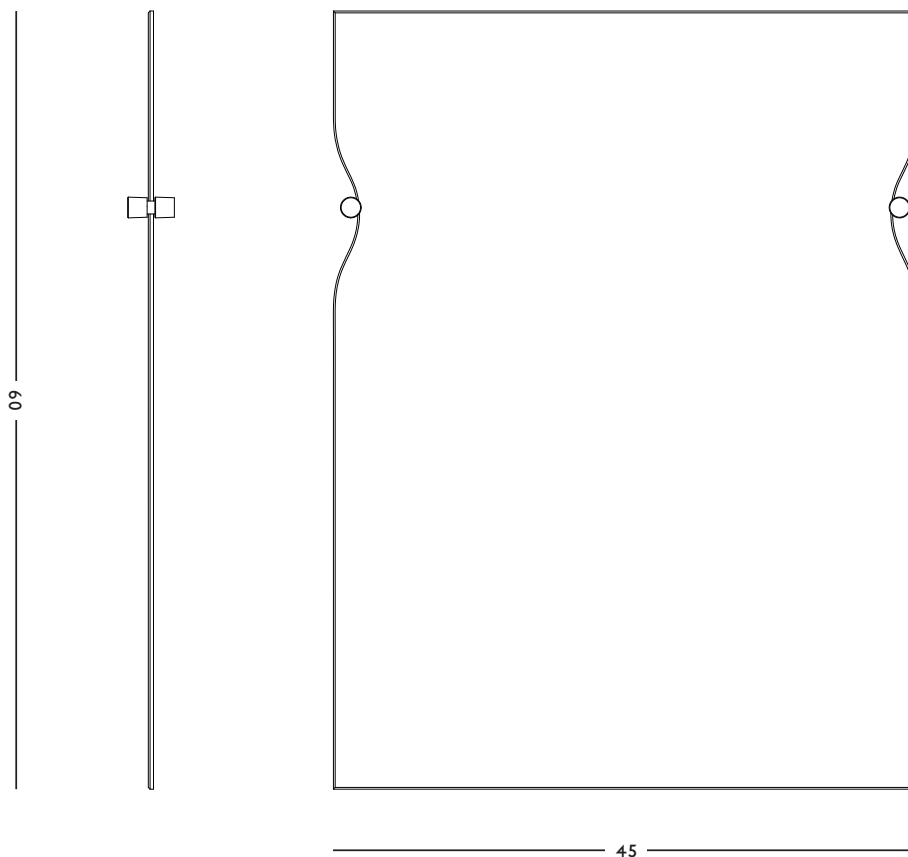

FREDERIK ROIJÉ - FURNITURE
MORPHED MIRROR

SPECIFICATIONS

TYPE NO.	PRODUCT	MODEL	DIMENSIONS (LxWxH) CM	COLOR	MATERIAL	PRICE (EUR. INCL. VAT)
MM 20.01	Morphed Mirror		45 x 60	Natural ash	Ash, 4mm silvered float glass	€ 149,00
MM 20.02	Morphed Mirror		45 x 60	Dark ash	Ash, 4mm silvered float glass	€ 149,00