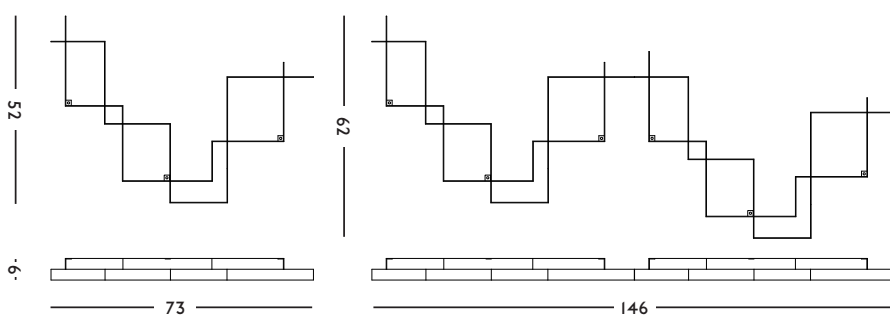

FREDERIK ROIJÉ - FURNITURE GUIDELINES

SPECIFICATIONS

TYPE NO.	PRODUCT	MODEL	DIMENSIONS (LxWxH) CM	COLOR	MATERIAL	PRICE (EUR. INCL. VAT)
GL 10.01	Guidelines	Single	73 x 6 x 52	Dark grey	Powder coated steel	€ 169,00
GL 10.02	Guidelines	Single	73 x 6 x 52	White	Powder coated steel	€ 169,00
GL 20.01	Guidelines	Double*	146 x 6 x 52	Dark grey	Powder coated steel	€ 338,00
GL 20.02	Guidelines	Double	146 x 6 x 52	White	Powder coated steel	€ 338,00

*Double Guidelines consists of two single Guidelines. They can be placed next to each other, to decorate an entire wall with.