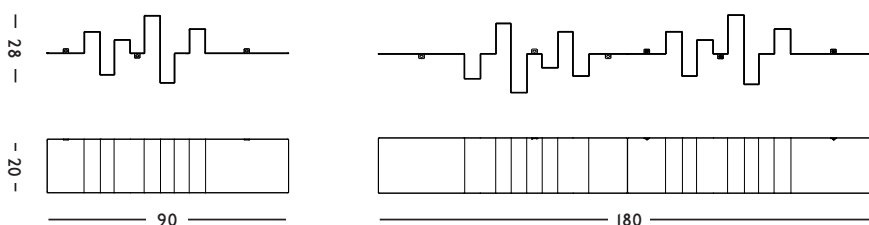

FREDERIK ROIJÉ - FURNITURE STORYLINES

SPECIFICATIONS

TYPE NO.	PRODUCT	MODEL	DIMENSIONS (LxWxH) CM	COLOR	MATERIAL	PRICE (EUR. INCL. VAT)
ST 10.01	Storylines	Single	90 x 20 x 28	Dark grey	Powder coated steel	€ 199,00
ST 10.02	Storylines	Single	90 x 20 x 28	White	Powder coated steel	€ 199,00
ST 20.01	Storylines	Double	180 x 20 x 28	Dark grey	Powder coated steel	€ 398,00
ST 20.02	Storylines	Double	180 x 20 x 28	White	Powder coated steel	€ 398,00

* The double Storylines consists of two single Storylines and include a connecting piece in the matching color.