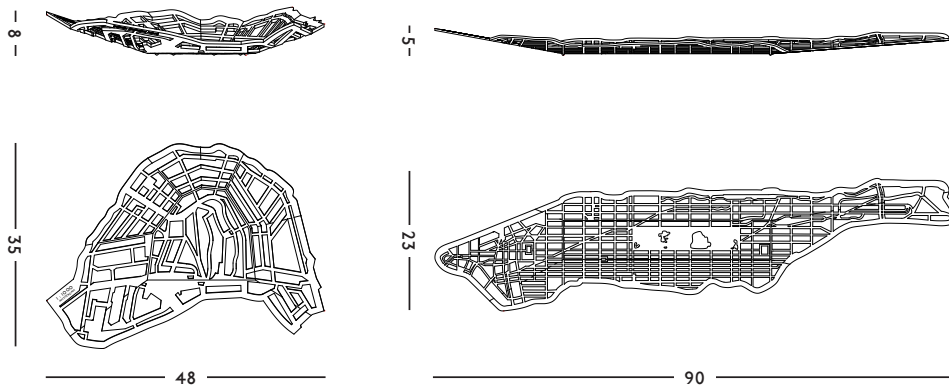

FREDERIK ROIJÉ - ACCESSORIES

METROBOWL

SPECIFICATIONS

TYPE NO.	PRODUCT	MODEL	DIMENSIONS (LxWxH) CM	COLOR	MATERIAL	PRICE (EUR. INCL. VAT)
MB 90.00	Metrobowl	Amsterdam	48 x 35 x 8	Aluminum	Casted aluminum	€ 199,00
MB 91.00	Metrobowl	New York	90 x 23 x 5	Aluminum	Casted aluminum	€ 239,00