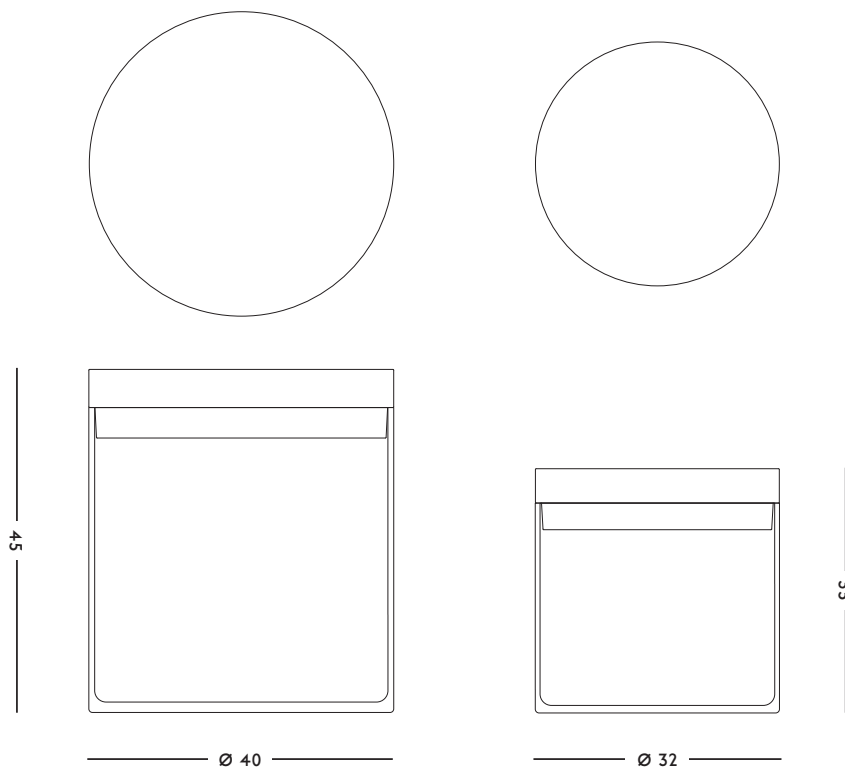

**ORIGIN**

Made in Holland

**YEAR**

2014

**MATERIAL**

Hand-blown glass, cork

**DIMENSIONS**

32 x 35 (ø x h) cm

**WEIGHT**

8 kg

**CARE INSTRUCTIONS**

Use handwarm water and a mild detergent to clean

FREDERIK ROIJÉ - FURNITURE  
TREASURE TABLE

SPECIFICATIONS

| TYPE NO. | PRODUCT        | MODEL  | DIMENSIONS (LxWxH) CM | COLOR        | MATERIAL               | PRICE (EUR. INCL. VAT) |
|----------|----------------|--------|-----------------------|--------------|------------------------|------------------------|
| TT 10.01 | Treasure Table | Medium | 32 x 35               | Natural cork | Hand-blown glass, cork | € 299,00               |
| TT 10.02 | Treasure Table | Medium | 32 x 35               | Dark cork    | Hand-blown glass, cork | € 299,00               |
| TT 20.01 | Treasure Table | Large  | 40 x 45               | Natural cork | Hand-blown glass, cork | € 399,00               |
| TT 20.02 | Treasure Table | Large  | 40 x 45               | Dark cork    | Hand-blown glass, cork | € 399,00               |