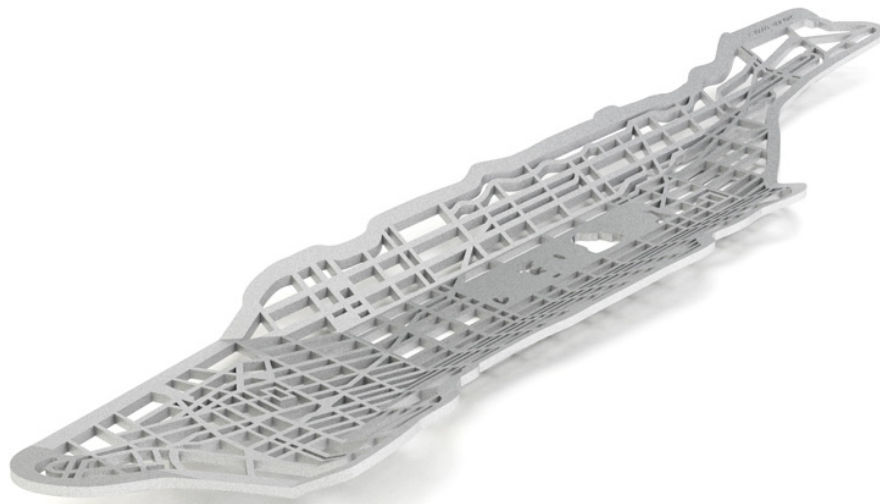

FREDERIK ROIJÉ - ACCESSORIES

METROBOWL

MB 91.00

DESIGNER

Frederik Roijé

CONCEPT

Worlds finest and major metropolises on scale: literally and figuratively.

ORIGIN

Made in Holland

YEAR

2010

MATERIAL

Coated Aluminum

DIMENSIONS

90 x 23 x 5 (L x W x H) cm

WEIGHT

1 kg

CARE INSTRUCTIONS

Use handwarm water and a mild detergent to clean