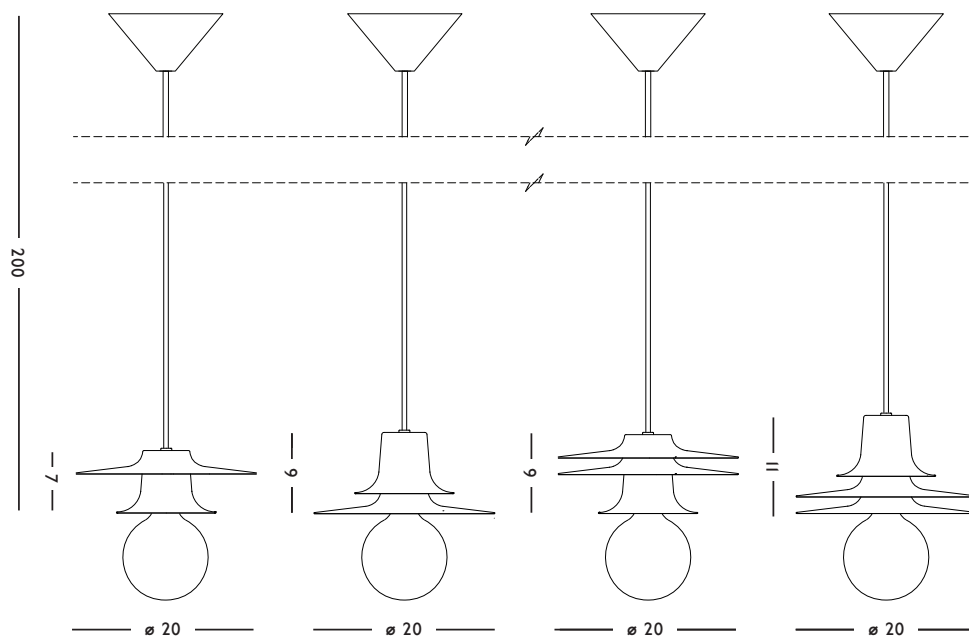

FREDERIK ROIJÉ - LIGHTING FIREFLY

SPECIFICATIONS

TYPE NO.	PRODUCT	MODEL	DIMENSIONS (LxWxH) CM	COLOR	MATERIAL	PRICE (EUR. INCL. VAT)
FF 31.01	Firefly	2 Shades, high	20 x 7	Black	Powder coated steel	€ 99,00
FF 31.02	Firefly	2 Shades, high	20 x 7	White	Powder coated steel	€ 99,00
FF 32.01	Firefly	2 Shades, low	20 x 9	Black	Powder coated steel	€ 99,00
FF 32.02	Firefly	2 Shades, low	20 x 9	White	Powder coated steel	€ 99,00
FF 34.01	Firefly	3 Shades, 2 high	20 x 9	Black	Powder coated steel	€ 119,00
FF 34.02	Firefly	3 Shades, 2 high	20 x 9	White	Powder coated steel	€ 119,00
FF 35.01	Firefly	3 Shades, 2 low	20 x 11	Black	Powder coated steel	€ 119,00
FF 35.02	Firefly	3 Shades, 2 low	20 x 11	White	Powder coated steel	€ 119,00