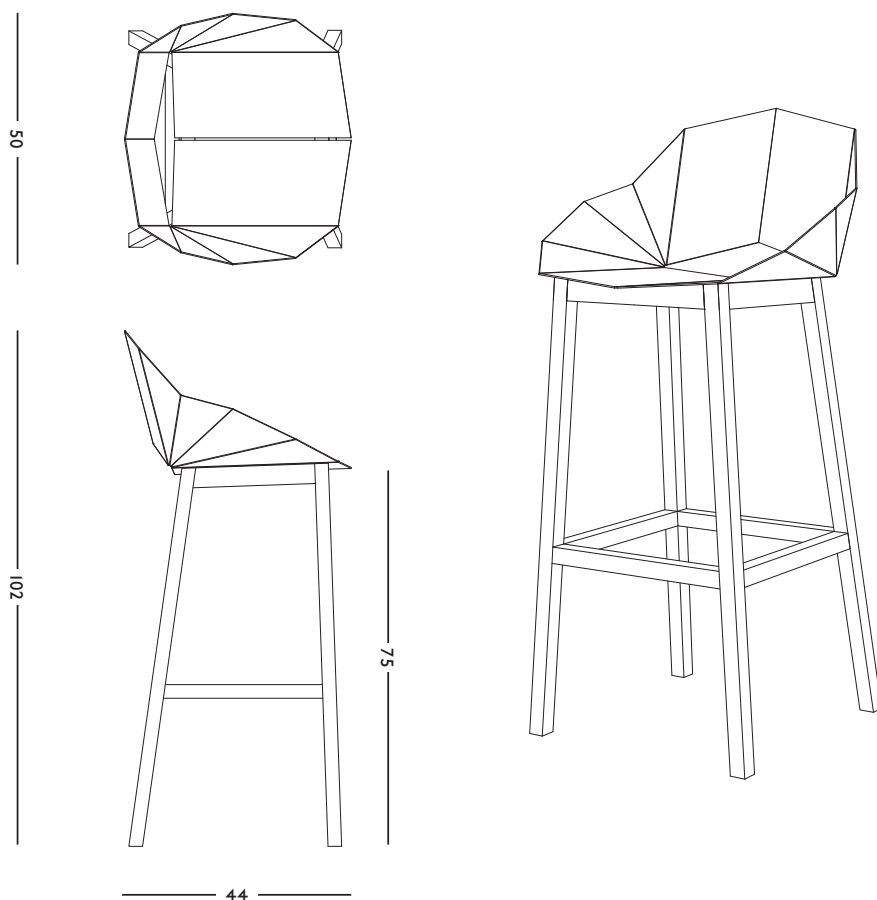

FREDERIK ROIJÉ - FURNITURE

SEATSHELL BAR STOOL

SPECIFICATIONS

TYPE NO.	PRODUCT	MODEL	DIMENSIONS (LxWxH) CM	COLOR	MATERIAL	PRICE (EUR. INCL. VAT)
SS 40.01	Seatshell Bar Stool	Basic	50x44x102	Dark grey / natural ash	Powder coated steel / solid ash	€ 459,00
SS 40.02	Seatshell Bar Stool	Basic	50x44x102	White / natural ash	Powder coated steel / solid ash	€ 459,00
SS 40.03	Seatshell Bar Stool	Basic	50x44x102	Dark grey / dark ash	Powder coated steel / solid ash	€ 459,00
SS 40.04	Seatshell Bar Stool	Basic	50x44x102	White / dark ash	Powder coated steel / solid ash	€ 459,00
SS 50.01	Seatshell Bar Stool	Felt	50x44x102	Dark grey / natural ash	Dark felt 57	€ 559,00
SS 50.02	Seatshell Bar Stool	Felt	50x44x102	White / natural ash	Light felt 32	€ 559,00
SS 50.03	Seatshell Bar Stool	Felt	50x44x102	Dark grey / dark ash	Dark felt 57	€ 559,00
SS 50.04	Seatshell Bar Stool	Felt	50x44x102	White / dark ash	Light felt 32	€ 559,00
SS 60.01	Seatshell Bar Stool	Upholstered	50x44x102	Dark grey / natural ash	Kvadrat Steelcut Trio 2 - 153	€ 759,00
SS 60.02	Seatshell Bar Stool	Upholstered	50x44x102	White / natural ash	Kvadrat Steelcut Trio 2 - 105	€ 759,00
SS 60.03	Seatshell Bar Stool	Upholstered	50x44x102	Dark grey / dark ash	Kvadrat Steelcut Trio 2 - 153	€ 759,00
SS 60.04	Seatshell Bar Stool	Upholstered	50x44x102	White / dark ash	Kvadrat Steelcut Trio 2 - 105	€ 759,00