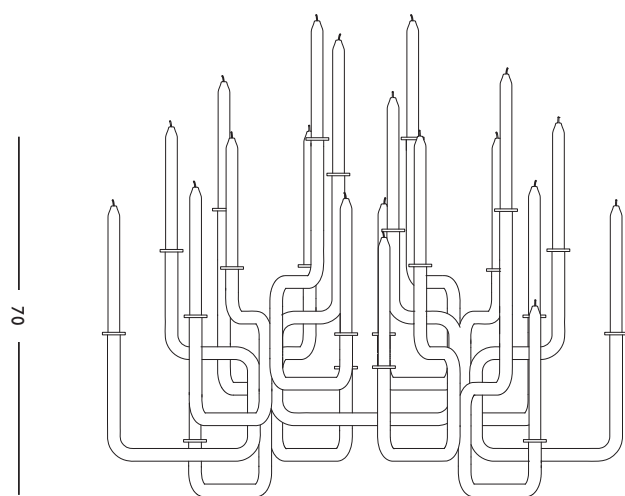

FREDERIK ROIJÉ - ACCESSORIES
RISE OF FLAMES

102

SPECIFICATIONS

TYPE NO.	PRODUCT	MODEL	DIMENSIONS (LxWxH) CM	COLOR	MATERIAL	PRICE (EUR. INCL. VAT)
RF 70.01	Rise of Flames		102 x 55 x 70	Dark grey	Powder coated steel	€ 980,00