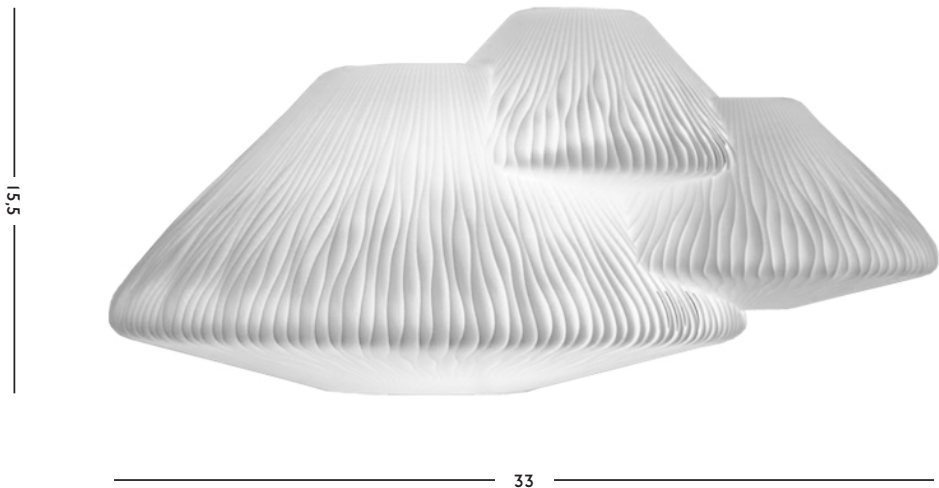

FREDERIK ROIJÉ - LIGHTING
LIGHTNEST

SPECIFICATIONS

TYPE NO.	PRODUCT	MODEL	DIMENSIONS (LxWxH) CM	COLOR	MATERIAL	PRICE (EUR. INCL. VAT)
LN 10.01	Lightnest		33 x 13 x 15,5	White	Nylon 3D printed	€ 499,00