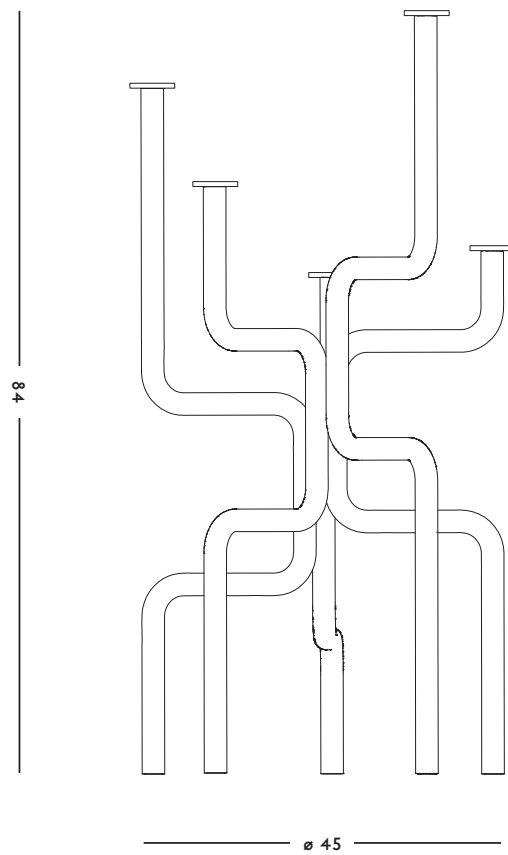

FREDERIK ROIJÉ - ACCESSORIES
WALK OF FLAME

SPECIFICATIONS

TYPE NO.	PRODUCT	MODEL	DIMENSIONS (LxWxH) CM	COLOR	MATERIAL	PRICE (EUR. INCL. VAT)
WF 40.01	Walk of flames		45 x 85	Dark grey	Powder coated steel	€ 259,00
WF 40.02	Walk of flames		45 x 85	White	Powder coated steel	€ 259,00