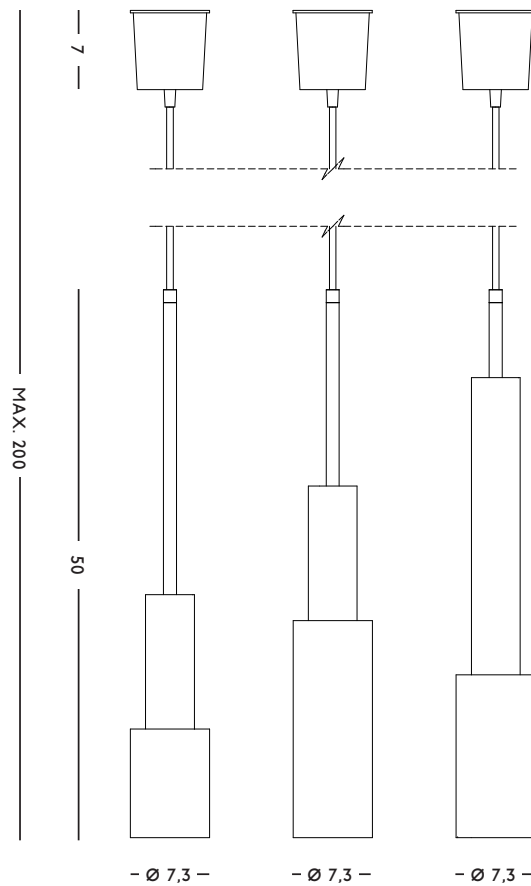

FREDERIK ROIJÉ - LIGHTING SKYLIGHT

SPECIFICATIONS

TYPE NO.	PRODUCT	MODEL	DIMENSIONS (LxWxH) CM	COLOR	MATERIAL	PRICE (EUR. INCL. VAT)
SL 10.00	Skylight	Suspension	100 x 8 x 4	White	Powder coated steel	€ 175,00
SL 10.01	Skylight	Suspension + set	100 x 8 x 4	Dark grey	Powder coated steel	€ 599,00
SL 10.02	Skylight	Suspension + set	100 x 8 x 4	White	Powder coated steel	€ 599,00
SL 11.01	Skylight	Tower one	7,3 x 50	Dark grey	Powder coated steel	€ 99,00
SL 11.02	Skylight	Tower one	7,3 x 50	White	Powder coated steel	€ 99,00
SL 11.03	Skylight	Tower one	7,3 x 50	Copper green	Powder coated steel	€ 119,00
SL 11.04	Skylight	Tower one	7,3 x 50	Gold	Gold plated steel	€ 249,00
SL 12.01	Skylight	Tower two	7,3 x 50	Dark grey	Powder coated steel	€ 99,00
SL 12.02	Skylight	Tower two	7,3 x 50	White	Powder coated steel	€ 99,00
SL 12.03	Skylight	Tower two	7,3 x 50	Brick brown	Powder coated steel	€ 119,00
SL 12.04	Skylight	Tower two	7,3 x 50	Gold	Gold plated steel	€ 249,00
SL 13.01	Skylight	Tower three	7,3 x 50	Dark grey	Powder coated steel	€ 99,00
SL 13.02	Skylight	Tower three	7,3 x 50	White	Powder coated steel	€ 99,00
SL 13.03	Skylight	Tower three	7,3 x 50	Metal blue	Powder coated steel	€ 119,00
SL 13.04	Skylight	Tower three	7,3 x 50	Gold	Gold plated steel	€ 249,00