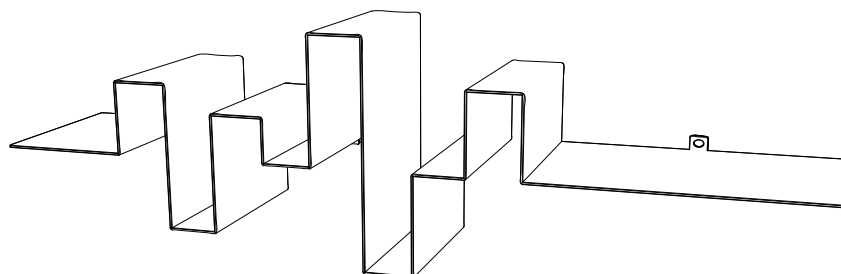

FREDERIK ROIJÉ - FURNITURE STORYLINES

SPECIFICATIONS

TYPE NO.	PRODUCT	MODEL	DIMENSIONS (LxWxH) CM	COLOR	MATERIAL	PRICE (EUR. INCL. VAT)
ST 10.01	Storylines	Single	90 x 20 x 28	Dark grey	Powder coated steel	€ 199,00
ST 10.02	Storylines	Single	90 x 20 x 28	White	Powder coated steel	€ 199,00
ST 20.01	Storylines	Double	180 x 20 x 28	Dark grey	Powder coated steel	€ 398,00
ST 20.02	Storylines	Double	180 x 20 x 28	White	Powder coated steel	€ 398,00

* The double Storylines consists of two single Storylines and include a connecting piece in the matching color.