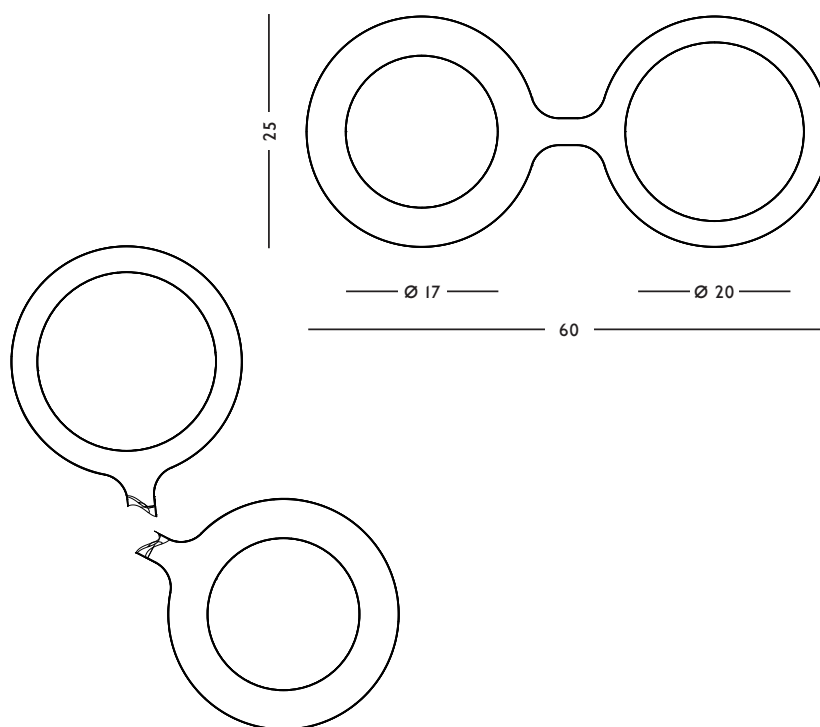

FREDERIK ROIJÉ - ACCESSORIES
TWO OF A KIND

SPECIFICATIONS

TYPE NO.	PRODUCT	MODEL	DIMENSIONS (LxWxH) CM	COLOR	MATERIAL	PRICE (EUR. INCL. VAT)
TK 20.01	Two of a kind		25 x 60 x 7 Ring size 17 & 20 mm	Black	Porcelain	€ 69,00
TK 20.02	Two of a kind		25 x 60 x 7 Ring size 17 & 20 mm	White	Porcelain	€ 69,00